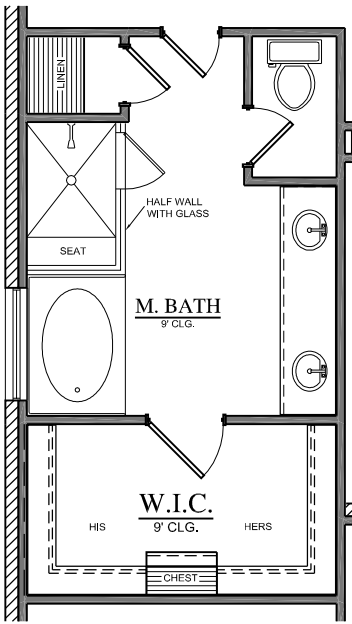

Front Elevation
N.T.S.

47'-3 $\frac{1}{2}$ "

Kitchen Option 2

Master Bath Option 2

Floor Plan
N.T.S.

62'-7"

PLAN# 1913

(979) 777-1800
www.chbhomes.com
P.O. Box 10710
College Station, Texas 77840