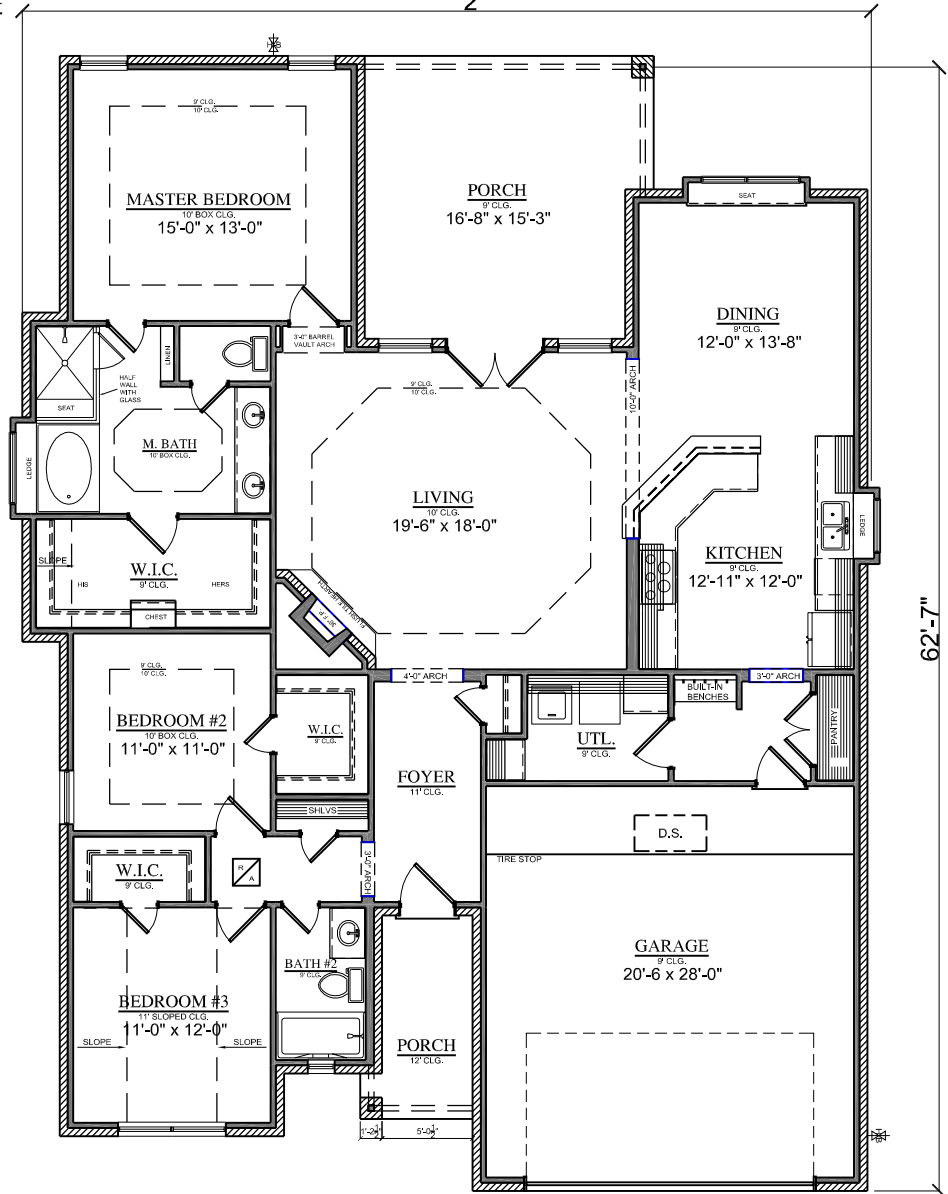

Front Elevation
N.T.S.

47'-3 $\frac{1}{2}$ "

Kitchen Option 2

Master Bath Option 2

Floor Plan
N.T.S.

62'-7"

PLAN# 1913

(979) 777-1800
www.chbhomes.com
P.O. Box 10710
College Station, Texas 77840